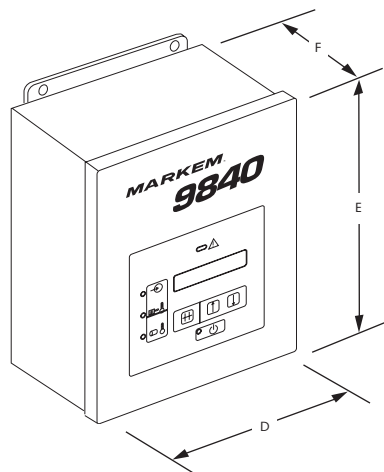

MARKEM 9840 CONTACT CODER

Reliability and simplicity for your packaging line.

MARKEM contact coders offer simple, reliable operation and use Touch Dry® inks for clean, efficient coding. The motorized 9840 is best suited for medium-speed, continuous-motion lines, and is ideal for food and confectionery applications.

	A	B	C	D	E	F
CM	10,2	14,2	26,7	26,2	32,5	14,5
INCHES	4.0	5.6	10.5	10.3	12.8	5.7

Print Area:	3,81cm (1½") axial by 4,76cm (1¾") radial. Radial maximum 13,97cm (5½") with type ring.
Surface Speed:	Maximum 102m/minute (4000"/minute). Minimum 1m/minute (40"/minute).
Cycle Rate:	Up to 400 cycles/minute. Minimum cut-off length: 1-up – 17,8cm (7"). 2-up – 8,9cm (3½"). 4-up – 5,1cm (2"). Dual speed – 5.1cm (2").
Electrical and Environmental:	115/230V, 50–60Hz, 1ph, 350W. 100/200V, 50–60Hz, 1ph, 350W. Noise level not to exceed 70dB(A).
Sensors:	Proximity switch, electric eye, dry contact closure, or PLC interface. Drive — DC motor with digital servo control. Heating control — solid-state, low voltage heating elements.

Supplies:	Curved engraved brass rotary Touch Dry type. Touch Dry ink rolls available in three widths and a variety of colors.
Mounting:	Printhead and pressure roller — on mounting bar. Control box — free-standing.
Weight (approx):	Printhead — 3,1kg (6.8lbs.). Control box — 9kg (20lbs.).
Patents:	United States 4,559,872; 5,450,793; Canada 1,230,519; Europe 0,163,808; 0,626,258; Japan 2,124,819; South Korea 28,920; United Kingdom 2,277,711. Other patents pending.