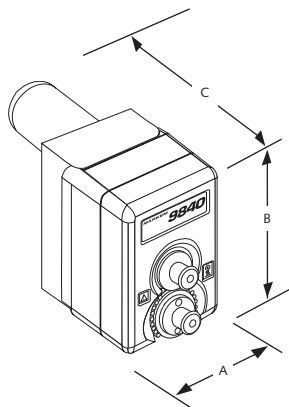

MARKEM 9840 CONTACT CODER

Reliability and simplicity for your packaging line.

MARKEM contact coders offer simple, reliable operation and use Touch Dry® inks for clean, efficient coding. The motorized 9840 is best suited for medium-speed, continuous-motion lines, and is ideal for food and confectionery applications.

	A	B	C	D	E	F
CM	10,2	14,2	26,7	26,2	32,5	14,5
INCHES	4.0	5.6	10.5	10.3	12.8	5.7

Print Area:	3,81cm (1½") axial by 4,76cm (1¾") radial. Radial maximum 13,97cm (5½") with type ring.
Surface Speed:	Maximum 102m/minute (4000"/minute). Minimum 1m/minute (40"/minute).
Cycle Rate:	Up to 400 cycles/minute. Minimum cut-off length: 1-up – 17,8cm (7"). 2-up – 8,9cm (3½"). 4-up – 5,1cm (2"). Dual speed – 5.1cm (2").
Electrical and Environmental:	115/230V, 50–60Hz, 1ph, 350W. 100/200V, 50–60Hz, 1ph, 350W. Noise level not to exceed 70dB(A).
Sensors:	Proximity switch, electric eye, dry contact closure, or PLC interface. Drive — DC motor with digital servo control. Heating control — solid-state, low voltage heating elements.

Supplies:	Curved engraved brass rotary Touch Dry type. Touch Dry ink rolls available in three widths and a variety of colors.
Mounting:	Printhead and pressure roller — on mounting bar. Control box — free-standing.
Weight (approx):	Printhead — 3,1kg (6.8lbs.). Control box — 9kg (20lbs.).
Patents:	United States 4,559,872; 5,450,793; Canada 1,230,519; Europe 0,163,808; 0,626,258; Japan 2,124,819; South Korea 28,920; United Kingdom 2,277,711. Other patents pending.