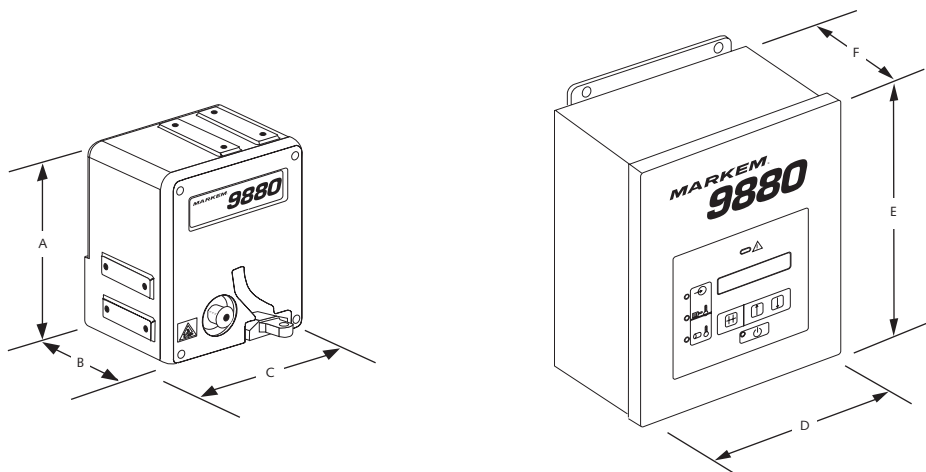

MARKEM 9880 CONTACT CODER

Reliability and simplicity for your packaging line.

MARKEM contact coders offer simple, reliable operation and use Touch Dry® inks for clean, efficient coding. The electronic 9880 is designed for use on intermittent packaging lines.

	A	B	C	D	E	F
CM	20,0	3,6	17,0	21,6	27,3	12,7
INCHES	7.6	5.4	6.7	8.5	10.8	5.0

Print Area: 3,81cm (1½") axial by 3,02cm (1¾") radial.

Cycle Rate: Up to 140 cycles/minute.

Electrical and Environmental: 115/230V, 50–60Hz, 1ph, 200W.
100/200V, 50–60Hz, 1ph, 200W.
Noise level not to exceed 70dB(A).

Sensors: Proximity switch, electric eye, dry contact closure, or PLC interface.
Drive — DC stepping motor and solid-state controls.

Supplies: Flat engraved brass Touch Dry type.
Touch Dry ink rolls available in three widths and a variety of colors.

Mounting: Printhead and work table — on quick-mount bracket.
Control box — free-standing.

Weight (approx): Printhead — 7,7kg (17lbs. 4.5oz).
Control box — 7,9kg (17lbs. 12oz).

Patents: United States 4,444,108; 5,503,070;
5,515,780; Canada 1,208,970.
Other patents pending.